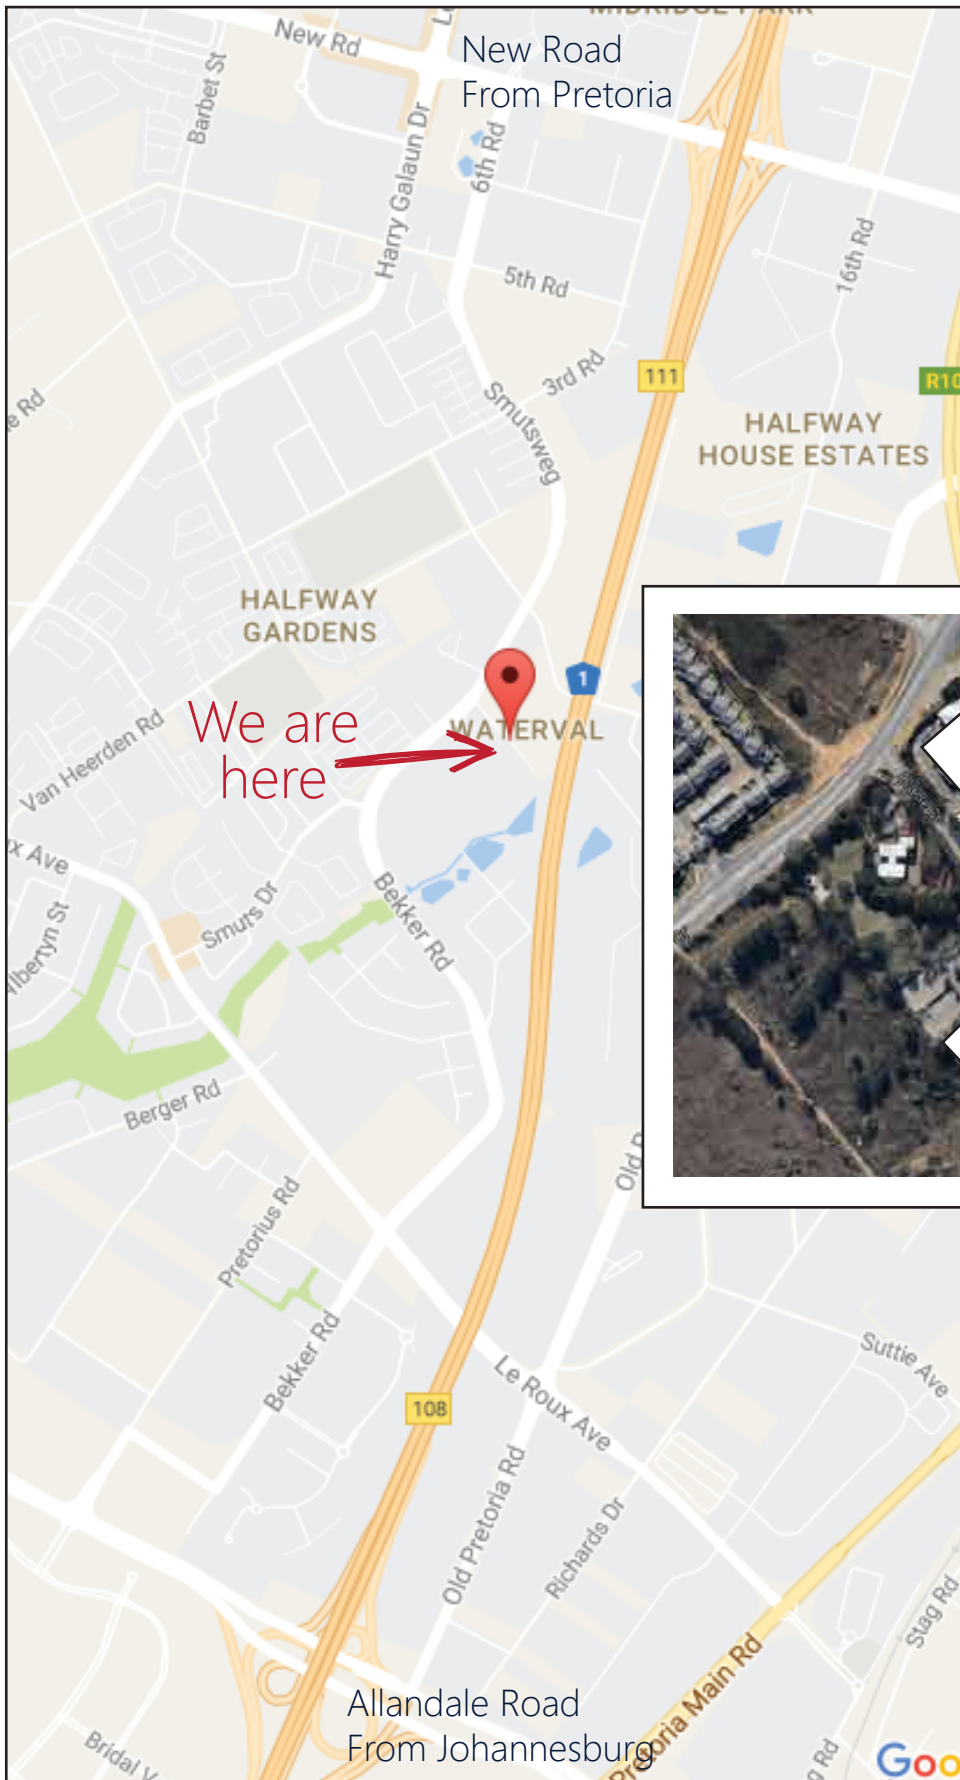

Directions from PTA

Travelling on the M1 to Midrand, take the New Road off ramp and turn right into New Road. Continue and turn left on 6th Ave. 6th Ave becomes Smuts Ave, which becomes Bekker Road. Turn left in Oracle Close. Continue until you see our building on your right.

Directions from JHB

Travelling on the M1 to Midrand take the Allandale off ramp and turn left into Allandale. At the first robot turn right into Pretorius Road. Turn right into Bekker Road. Continue on Bekker Road until you see Oracle Close on your right. Turn right. Continue on Oracle Close until you see our building on your right.